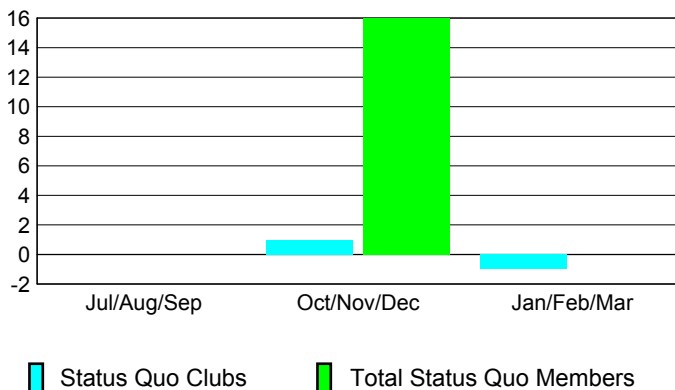

Club Results 2008-2009

Goal, New, Dropped, Gain/Loss

MEMBERSHIP

Membership Results 2008-2009

Membership 2007-2008

Month	Net Memb Goal	Actual New Memb	Actual Dropped Memb	Gain/Loss of Memb	Gain/Loss of Memb
Jul/Aug/Sep	10	39	-67	-28	17
Oct/Nov/Dec	15	43	-29	14	-20
Jan/Feb/Mar	20	50	-33	17	-5
Totals	45	132	-129	3	-8

Membership Results 2008-2009

Goal, New, Dropped, Gain/Loss

Comparison of Club Gain/Loss

Current Year Compared to the Previous Year

Comparison of Membership Gain/Loss

Current Year Compared to the Previous Year

YTD Status Quo Clubs 2008-2009

Status Quo Clubs Compared to Status Quo Members

Gender Comparison 2008-2009