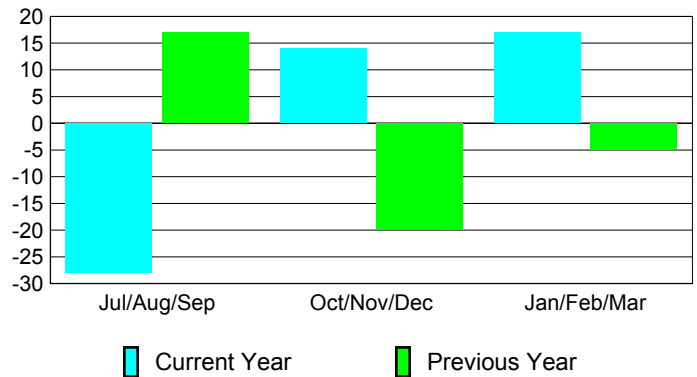

Club Results 2008-2009

Goal, New, Dropped, Gain/Loss

MEMBERSHIP

Membership Results 2008-2009

Membership 2007-2008

Month	Net Memb Goal	Actual New Memb	Actual Dropped Memb	Gain/Loss of Memb	Gain/Loss of Memb
Jul/Aug/Sep	10	39	-67	-28	17
Oct/Nov/Dec	15	43	-29	14	-20
Jan/Feb/Mar	20	50	-33	17	-5
Totals	45	132	-129	3	-8

Membership Results 2008-2009

Goal, New, Dropped, Gain/Loss

Comparison of Club Gain/Loss

Current Year Compared to the Previous Year

Comparison of Membership Gain/Loss

Current Year Compared to the Previous Year

YTD Status Quo Clubs 2008-2009

Status Quo Clubs Compared to Status Quo Members

Gender Comparison 2008-2009