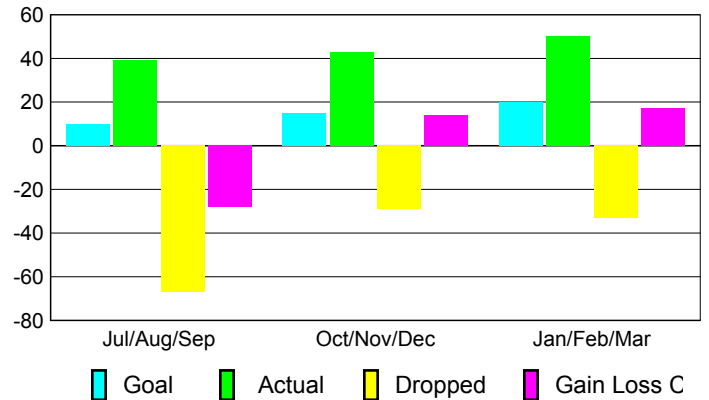

2008-2009 GMT Quarterly Report for District (or Undistricted) **District 410 A**

GMT: **Robert B Fowler**

Location: **REP OF SOUTH AFRICA**

GMT CA: **6**

CLUBS

Club Results 2008-2009

Clubs 2007-2008

Month	New Club Goal	Actual New Clubs	Actual Dropped Clubs	Gain/Loss of Clubs	Gain/Loss of Clubs
Jul/Aug/Sep	0	0	0	0	0
Oct/Nov/Dec	0	0	0	0	0
Jan/Feb/Mar	1	0	0	0	-3
Totals	1	0	0	0	-3

Club Results 2008-2009

Goal, New, Dropped, Gain/Loss

MEMBERSHIP

Membership Results 2008-2009

Membership 2007-2008

Month	Net Memb Goal	Actual New Memb	Actual Dropped Memb	Gain/Loss of Memb	Gain/Loss of Memb
Jul/Aug/Sep	10	39	-67	-28	17
Oct/Nov/Dec	15	43	-29	14	-20
Jan/Feb/Mar	20	50	-33	17	-5
Totals	45	132	-129	3	-8

Membership Results 2008-2009

Goal, New, Dropped, Gain/Loss

Comparison of Club Gain/Loss

Current Year Compared to the Previous Year

Comparison of Membership Gain/Loss

Current Year Compared to the Previous Year